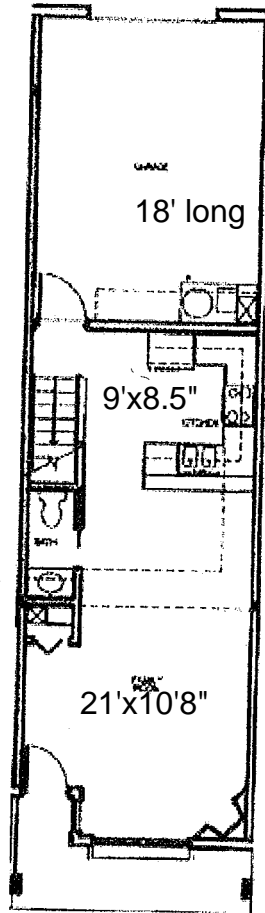

# ROSE CROFT

TOWN HOME STYLE CONDOMINIUMS

Model 102 & 103  
**Interior Condo**  
**1 136 Square Feet**  
**2 Bedrooms**  
**2.5 Baths**  
**1 Car Garage**

[Click here to view virtual tour](#)

Main Level

Second Level