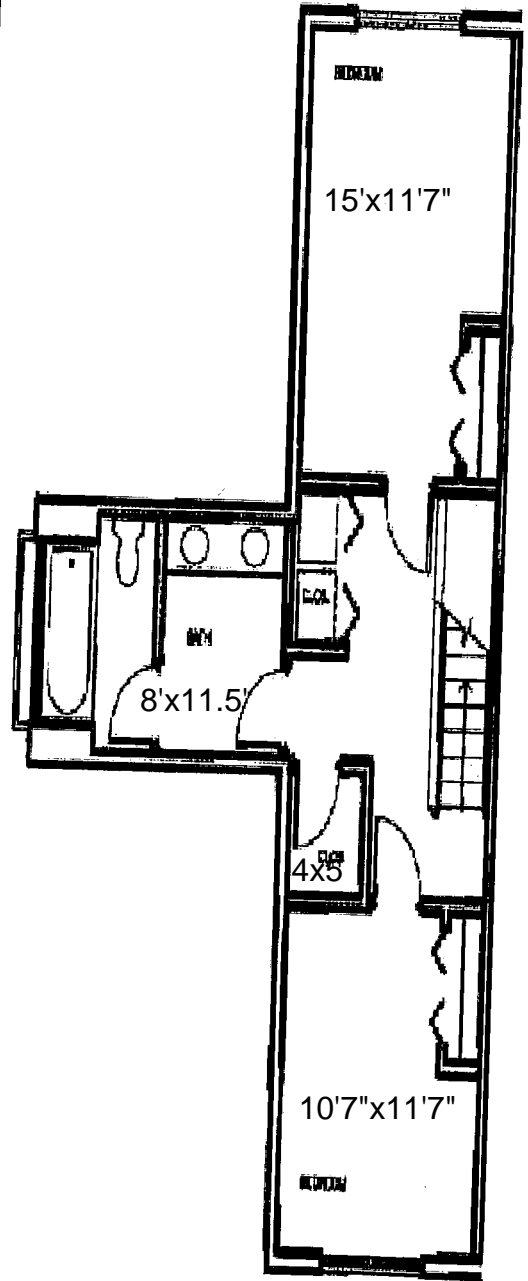

ROSE CROFT

TOWN HOME STYLE CONDOMINIUMS

Model 104

Exterior Condo
1458 Square Feet
3 Bedrooms
Main Level Master Suite
2.5 Baths
2 Car Garage

Main Level

Second Level

[Click Here To View This Model](#)