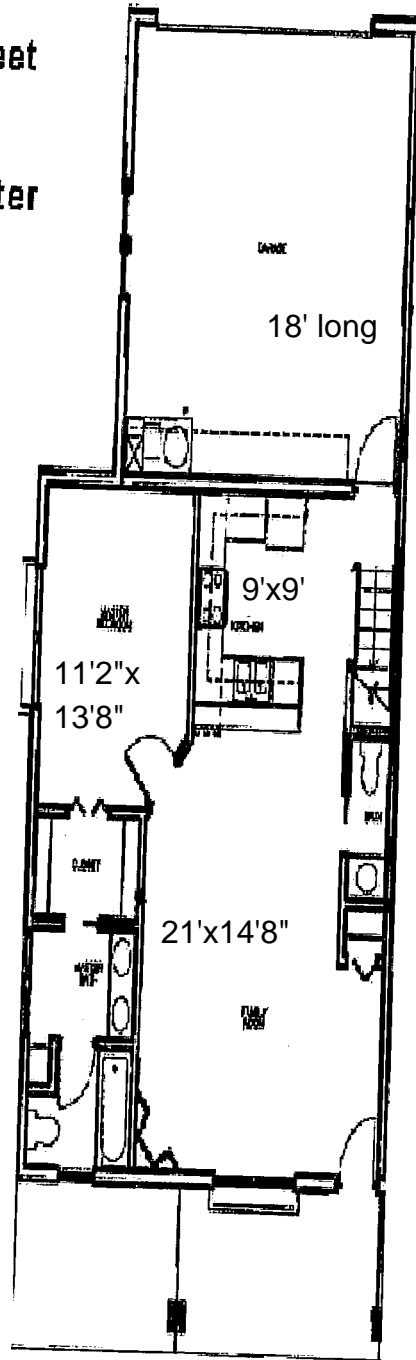

ROSE CROFT

TOWN HOME STYLE CONDOMINIUMS

Model 104

Exterior Condo
1458 Square Feet
3 Bedrooms
Main Level Master Suite
2.5 Baths
2 Car Garage

Main Level

Second Level

[Click Here To View This Model](#)